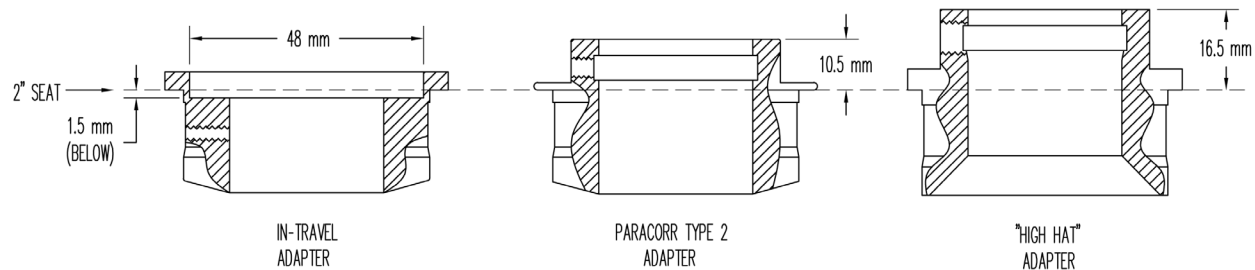

Instructions

Simply slide the eyepiece into the adapter and lock it in place by tightening the nylon tipped set screw on the side with the included 5/64" Allen Key.