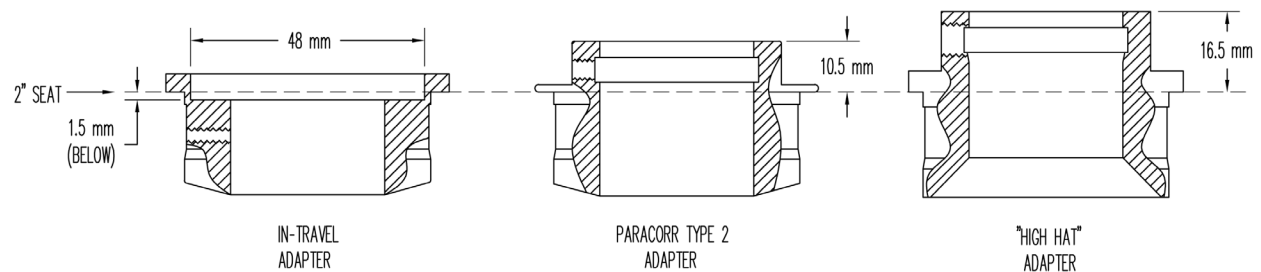

Instructions

Simply slide the eyepiece into the adapter and lock it in place by tightening the nylon tipped set screw on the side with the included 5/64" Allen Key.