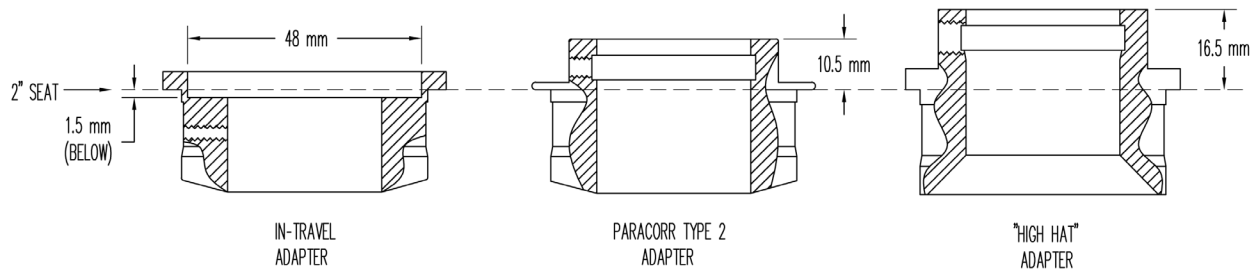

(AIT-2125)

In-Travel Adapter

The In-Travel Adapter is a 2" to 1 1/4" adapter that allows more in-travel for 1 1/4" eyepieces than our flat-top or "high-hat" adapters. This adapter is designed to attach to the 1 1/4" eyepiece barrel and convert the eyepiece for use with a 2" focuser or diagonal.

The main applications are:

1. To allow Tele Vue Delos eyepieces (such as Delos 17.3mm and Delos 14mm) to become parfocal with other Delos models using the standard Paracorr Type-2 2" to 1 1/4" adapter.
2. For other 1 1/4" eyepieces that may need more in-travel due to limited focuser range of your telescope.

Instructions

Simply slide the eyepiece into the adapter and lock it in place by tightening the nylon tipped set screw on the side with the included 5/64" Allen Key.