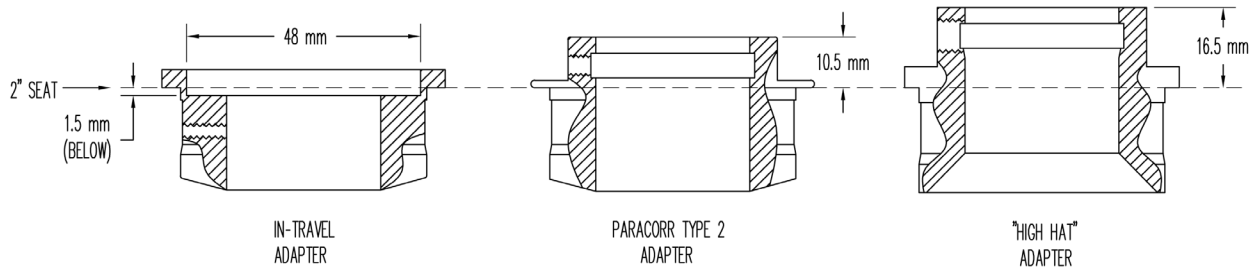

(AIT-2125)

In-Travel Adapter

The In-Travel Adapter is a 2" to 1 1/4" adapter that allows more in-travel for 1 1/4" eyepieces than our flat-top or "high-hat" adapters. This adapter is designed to attach to the 1 1/4" eyepiece barrel and convert the eyepiece for use with a 2" focuser or diagonal.

The main applications are:

1. To allow Tele Vue Delos eyepieces (such as Delos 17.3mm and Delos 14mm) to become parfocal with other Delos models using the standard Paracorr Type-2 2" to 1 1/4" adapter.
2. For other 1 1/4" eyepieces that may need more in-travel due to limited focuser range of your telescope.

Instructions

Simply slide the eyepiece into the adapter and lock it in place by tightening the nylon tipped set screw on the side with the included 5/64" Allen Key.