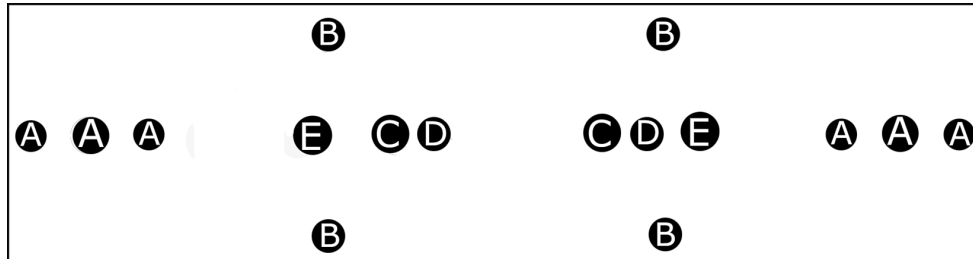

(BPL-1098) GIBRALTAR 5 Mounting Plate Instructions

The Gibraltar 5 Mounting Plate was originally developed and included for use with our 5" Mount Ring Set, however it can be used to attach any Tele Vue telescope equipped with either a Tele Vue Ring Mount, Tube Rings or Dovetail to a variety of mounts or mounting adapter plates.