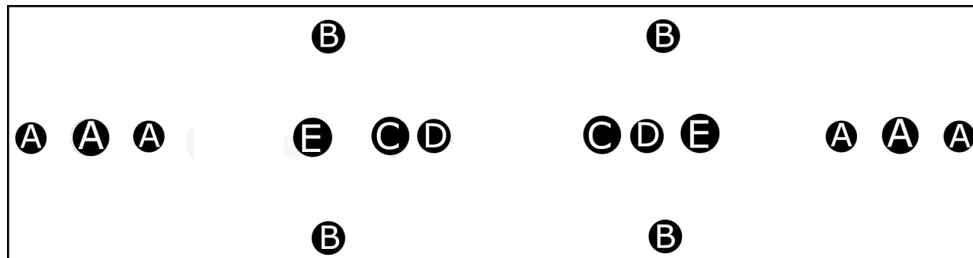

- A. Holes - These accept the mount ring studs and guide pin studs as shown in the scope cutaway diagram above.
- B. Holes - For use with the Tele Vue Gibraltar-5 Head. (Mounting instructions will come with the Gibraltar5)
- C. Holes - For use with other Tele Vue Ring Mounts. (By using longer than normal studs, other Tele Vue scopes can conveniently be attached to the Gibraltar5 Head without removal of the Mounting Plate.)
- D. Tapped Holes - For use with the Tele Vue's Vixen Mount Adapter plate (AVT-1011) adapters for attachment to Vixen mounts.
- E. Tapped Holes - Use with Vixen AM-AD-2576 accessory plate. The Vixen plate allows an NP127 and guide scope to mount side by side.