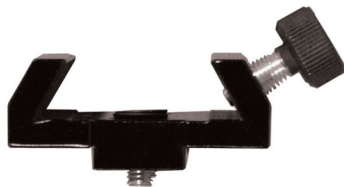

# (QFM-1008) QUICK-RELEASE FINDER MOUNT

QFM-1008 Quick-Release finder Mount includes  
QRD-1006 Dovetail & QRB-1002 Quick-Release Bracket

← QRD-1006  
Dovetail mates with  
finder mount and  
QRB-1002

QFM-1008  
Quick-release type  
universal finder  
mount to fit Tele Vue  
ring-mounts.

QRB-1002  
Quick-release bracket  
to fit Tele Vue Ring  
Mounts

This bracket also ac-  
cepts Vixen and Orion  
"stalk" type finders

QRD-1006  
Plus QRB-1002  
Can be used to convert UFM-1007 Univer-  
sal Finder Mount (fixed type) to QFM-1008  
Quick-Release type

Sol Searcher can also be made into a  
quick-release accessory when mounted on  
QRD-1006 used with QRB-1002 Quick  
Release Bracket.

Note: mount the QRB-1002 so that notch that accepts stop screw faces front of telescope.