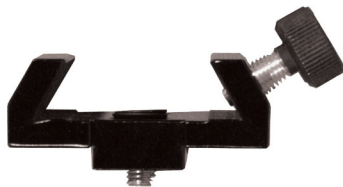

# (QFM-1008) QUICK-RELEASE FINDER MOUNT

QFM-1008 Quick-Release finder Mount includes  
QRD-1006 Dovetail & QRB-1002 Quick-Release Bracket

← QRD-1006  
Dovetail mates with  
finder mount and  
QRB-1002

QFM-1008  
Quick-release type  
universal finder  
mount to fit Tele Vue  
ring-mounts.

QRB-1002  
Quick-release bracket  
to fit Tele Vue Ring  
Mounts.

This bracket also ac-  
cepts Vixen and Orion  
"stalk" type finders.

QRD-1006  
Plus QRB-1002  
Can be used to convert UFM-1007 Univer-  
sal Finder Mount (fixed type) to QFM-1008  
Quick-Release type.

Sol Searcher can also be made into a  
quick-release accessory when mounted on  
QRD-1006 used with QRB-1002 Quick  
Release Bracket.