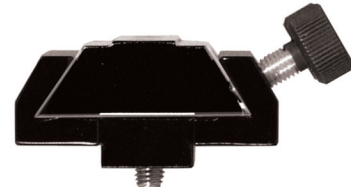

# (QFM-1008) QUICK-RELEASE FINDER MOUNT

QFM-1008 Quick-Release finder Mount includes  
QRD-1006 Dovetail & QRB-1002 Quick-Release Bracket

← QRD-1006  
Dovetail mates with  
finder mount and  
QRB-1002

QFM-1008  
Quick-release type  
universal finder  
mount to fit Tele Vue  
ring-mounts.

QRB-1002  
Quick-release bracket  
to fit Tele Vue Ring  
Mounts

This bracket also ac-  
cepts Vixen and Orion  
"stalk" type finders

QRD-1006  
Plus QRB-1002  
Can be used to convert UFM-1007 Univer-  
sal Finder Mount (fixed type) to QFM-1008  
Quick-Release type

Sol Searcher can also be made into a  
quick-release accessory when mounted on  
QRD-1006 used with QRB-1002 Quick  
Release Bracket.

Note: mount the QRB-1002 so that notch that accepts stop screw faces front of telescope.