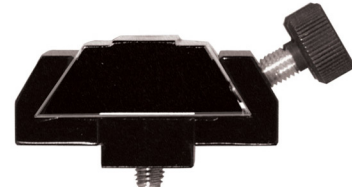

# (QFM-1008) QUICK-RELEASE FINDER MOUNT

QFM-1008 Quick-Release finder Mount includes  
QRD-1006 Dovetail & QRB-1002 Quick-Release Bracket

← QRD-1006  
Dovetail mates with  
finder mount and  
QRB-1002

QFM-1008  
Quick-release type  
universal finder  
mount to fit Tele Vue  
ring-mounts.

QRB-1002  
Quick-release bracket  
to fit Tele Vue Ring  
Mounts.

This bracket also ac-  
cepts Vixen and Orion  
"stalk" type finders.

QRD-1006  
Plus QRB-1002  
Can be used to convert UFM-1007 Univer-  
sal Finder Mount (fixed type) to QFM-1008  
Quick-Release type.

Sol Searcher can also be made into a  
quick-release accessory when mounted on  
QRD-1006 used with QRB-1002 Quick  
Release Bracket.